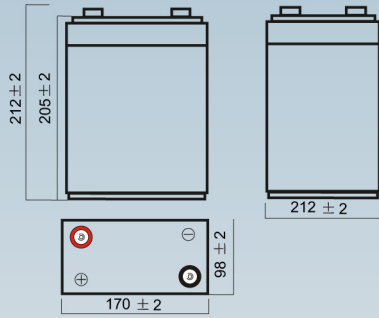

PG Range

(15yr Design Life in Float Service at 20°C)

Dimensions (mm)

Standard terminal (mm)

T6 Threaded Insert 6mm STUD

Physical Specification

Nominal Voltage		2V
Nominal Capacity		160 AH
Dimension	Length	170 ± 2 mm
	Width	98 ± 2 mm
	Container Height	205 ± 2 mm
	Total Height (with terminal)	212 ± 2 mm
Weight		Approx 8.5kg
Standard Terminal		T6

PG-2V160

Discharge Characteristics (25°C, 77°F)

Rated Capacity	20hr Rate (1.80V/cell)	161.80AH	Constant Voltage Charge	Cycle	Initial Charging Current Less than 27.5A Voltage 14.4V ~ 15.0V at 25°C (77°F)
	10hr Rate (1.80V/cell)	152.30AH			
Capacity Affected by Temperature	8hr Rate (1.80V/cell)	150.00AH	Standby	Recommended Charge Current less than 27.5A Voltage 13.5V ~ 13.8V at 15°C (77°F)	
	5hr Rate (1.80V/cell)	131.65AH			
	1hr Rate (1.80V/cell)	97.50AH			
	40°C (104°F)	103%			
	25°C (77°F)	100%			
	0°C (32°F)	86%			