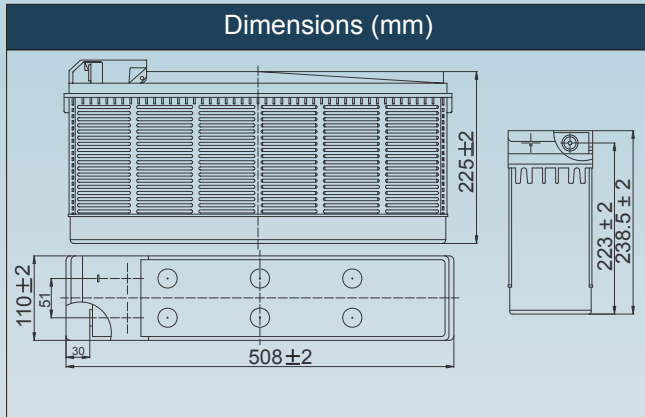

PG Range (12yr Design Life in Float Service at 20°C)

Physical Specification

Nominal Voltage		12V
Nominal Capacity		110.0 AH
Dimension	Length	508 ± 3 mm
	Width	110 + 2 mm
	Container Height	238.5 ± 2 mm
	Total Height (with terminal)	238.5 ± 2 mm
Weight		Approx 35.0kg
Standard Terminal		T13

PGFT-12V110

Discharge Characteristics (25°C, 77°F)

Rated Capacity	20hRate(1.80v/cell) 10hRate(1.80v/cell) 5hRate(1.75v/cell) 3hRate(1.75v/cell) 1hRate(1.60v/cell)	110.0AH 103.8AH 94.5AH 85.8AH 71.0AH	Constant Voltage Charge	Cycle	Initial Charging Current Less than 27.5A Voltage 14.4V ~ 15.0V at 25°C (77°F)