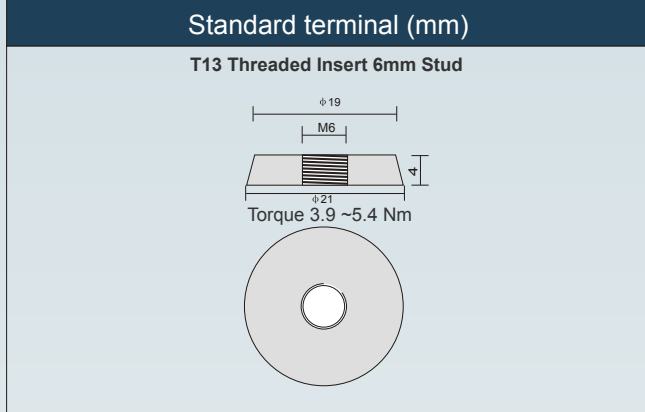

PG Range (12yr Design Life in Float Service at 20°C)

Physical Specification

Nominal Voltage		12V
Nominal Capacity		110.0 AH
Dimension	Length	508 ± 3 mm
	Width	110 + 2 mm
	Container Height	238.5 ± 2 mm
	Total Height (with terminal)	238.5 ± 2 mm
Weight		Approx 35.0kg
Standard Terminal		T13

PGFT-12V110

Discharge Characteristics (25°C, 77°F)

Rated Capacity	20hRate(1.80v/cell) 10hRate(1.80v/cell) 5hRate(1.75v/cell) 3hRate(1.75v/cell) 1hRate(1.60v/cell)	110.0AH 103.8AH 94.5AH 85.8AH 71.0AH	Constant Voltage Charge	Cycle	Initial Charging Current Less than 27.5A Voltage 14.4V ~ 15.0V at 25°C (77°F)