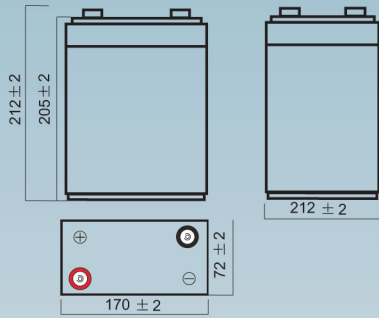

### Dimensions (mm)

### Physical Specification

Nominal Voltage		2V
Nominal Capacity		80 AH
Dimension	Length	170 ± 2 mm
	Width	72 ± 2 mm
	Container Height	205 ± 2 mm
	Total Height (with terminal)	212 ± 2 mm
Weight		Approx 5.50kg
Standard Terminal		T6