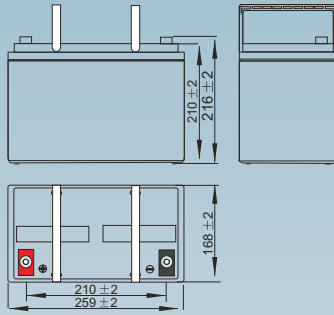

PG Range

(12yr Design Life in Float Service at 20°C)

Dimensions (mm)

Standard terminal (mm)

T6 Threaded Insert 6mm Stud

Physical Specification

Nominal Voltage		12V
Nominal Capacity		65 AH
Dimension	Length	260 ± 2 mm
	Width	168 ± 2 mm
	Container Height	210 ± 2 mm
	Total Height (with terminal)	216 ± 2 mm
Weight		Approx 21.0kg
Standard Terminal		T6
Case and Cover Material		ABS (UL94-HB)