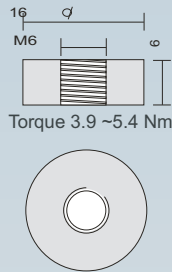

PG Range

(12yr Design Life in Float Service at 20°C)

Dimensions (mm)

Standard terminal (mm)

T6 Threaded Insert 6mm Stud

Physical Specification

Nominal Voltage		12V
Nominal Capacity		65 AH
Dimension	Length	260 ± 2 mm
	Width	168 ± 2 mm
	Container Height	210 ± 2 mm
	Total Height (with terminal)	216 ± 2 mm
Weight		Approx 21.0kg
Standard Terminal		T6
Case and Cover Material		ABS (UL94-HB)